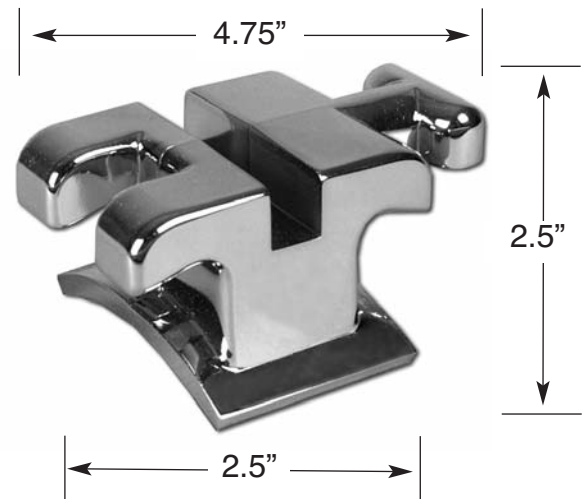

Tooth Paperweights with Bands in Silver & Gold

A great conversation piece for the office or laboratory. Can also be used simply as a paperweight. Approximately 3" high. Priced to sell!

GROUP/ITEM #	DESCRIPTION
040-65-0022D	Tooth Paperweight with Gold Band
040-65-0022E	Tooth Paperweight with Silver Band