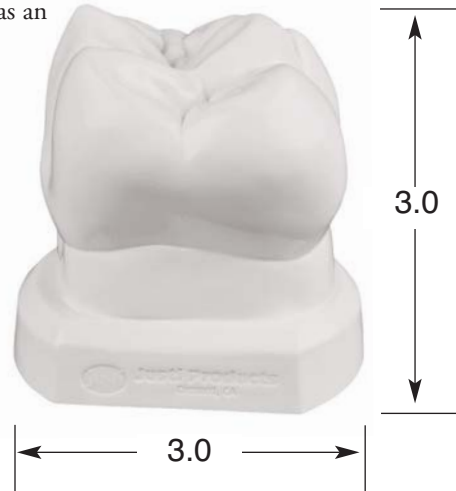

PAPERWEIGHTS

Justi Tooth Paperweight

A favorite office accessory for dental professionals is also the perfect unique gift for friends and colleagues. This tooth replica is three inches high and has an off-white finish.

GROUP/ITEM #DESCRIPTION

077-65-0022/SI Justi® Tooth Paperweight off-white